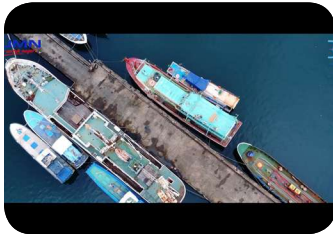

PROJECT:
VIDEO KLIP - PERIKANAN INDONESIA
(PERINUS)