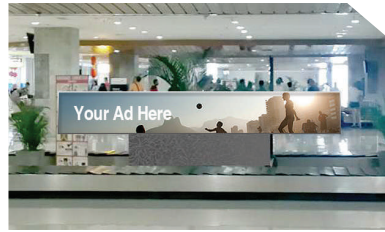

Jenis Media Placement yang kami support :

TV Commercial - Radio ad - Billboard - Signage - LED - Videotron - Digital Poster - Digital Signage

./MEDIA PLACEMENT

BILLBOARD

Lokasi : Bandara Soekarno - Hatta
Terminal 2D Arrival

DIGITAL SIGNAGE

Lokasi : Ngurah Rai International Airport /
Carousels – Baggage Claim /
Ground Floor, Domestic Terminal - Arrivals

NEON BOX

Lokasi : Bandara Soekarno - Hatta
Domestic Arrival / Exit Door Terminal

TV KERETA

TV KERETA JABODETABEK

MEDIA CETAK TV KOMERSIAL

MEDIA CETAK
TV LOKAL & NASIONAL

A man in a dark suit is seen from the side, gesturing with his right hand towards a large, blurred crowd of people. The background is filled with warm, orange-toned lights, suggesting an indoor event or conference. The overall atmosphere is professional and energetic.